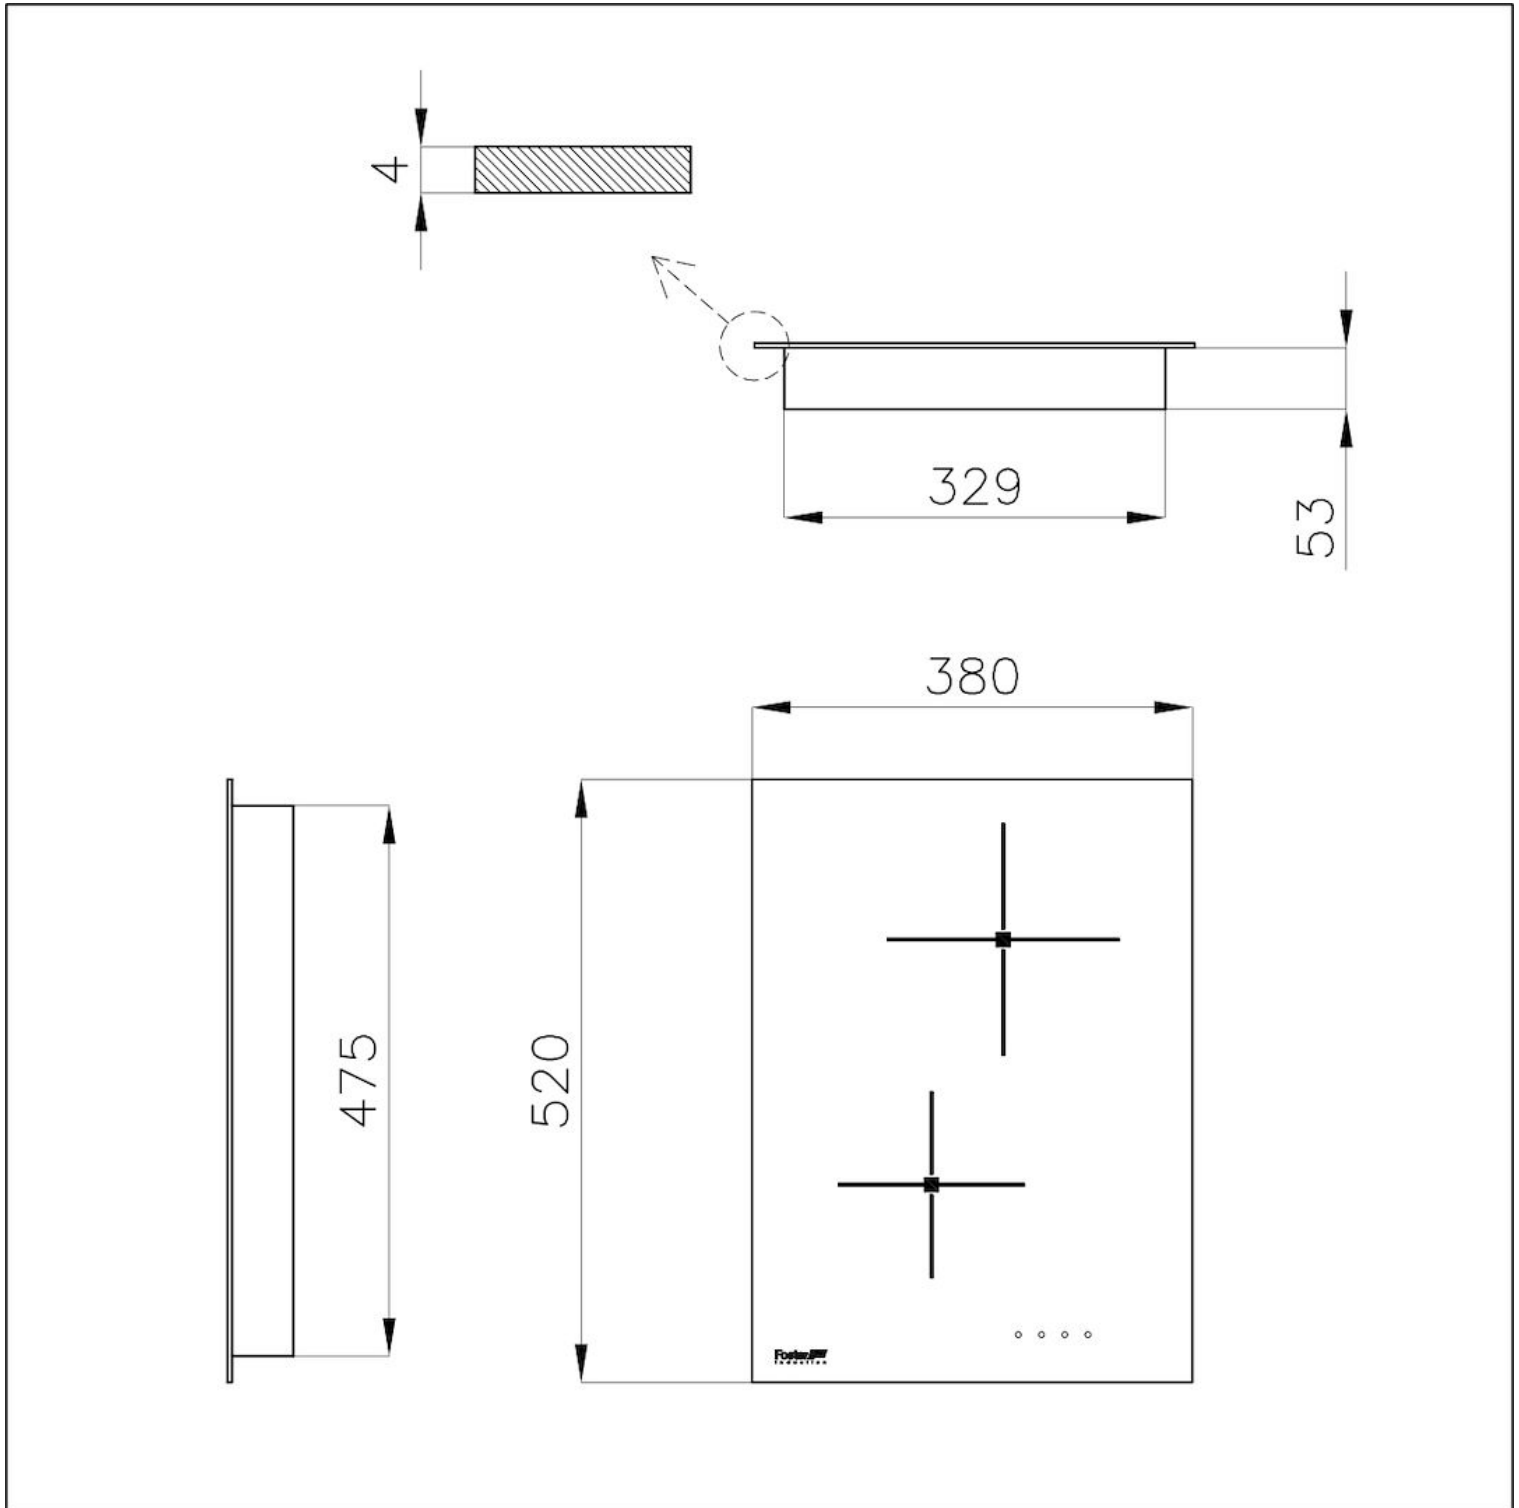

Safety

All electric cooker hobs feature the most modern and sophisticated safety protections: Centralised power-off function; Child-proof safety lock; Residual heat warning lights. Induction models feature the following functions: Safety System that turn off the hob in the absence of the pot; Overflow detector that automatically turns off the plate in case of liquid overflow; Automatic deactivation to prevent accidents caused by forgetfulness.

TECHNICAL DATA