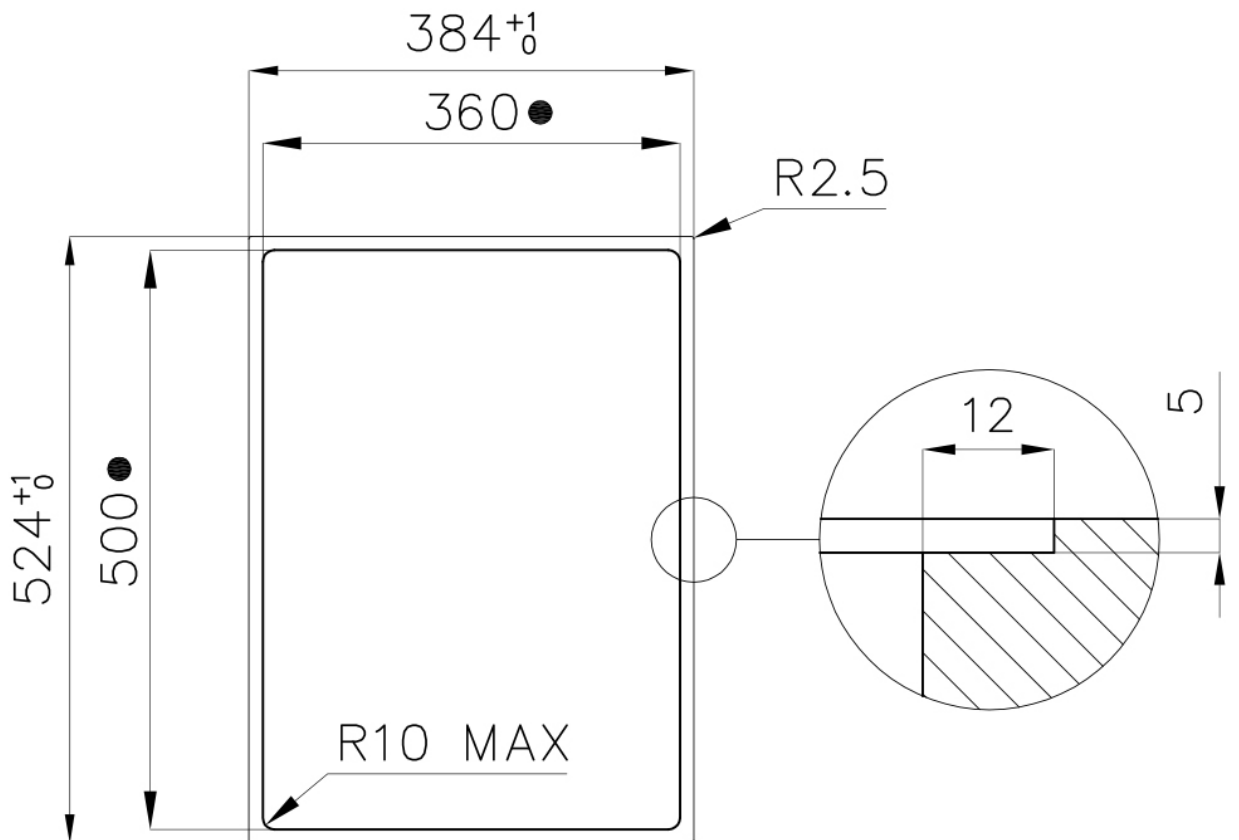

Cooker hob S4000 Domino Induction

Induction Hobs

Code: 7322 240

DETAILS

Coloring Black

Edge/Installation Type Vertical edge - for flush-mount or over-mount installation

Material Ceramic glass

Dimensions 380x520 mm

Base size 45cm

Heating element Two zones

Built-in hole [View technical data sheet](#)

Width 38 cm

Total power 3.700 W

Up Ø 200 mm-2.300 (3.000)* W

Down Ø 160 mm-1.200 (1.400)* W

Power settings 9 power settings per zone + Powerboost

TECHNICAL DATA

Cut out size
Dimensioni per foratura top

- Built-in cut out for FTS – Foratura per installazione FTS

OPTIONAL ACCESSORIES

Spacer for Domino elements
8320 000

RECOMMENDED PAIRINGS

Hood S4000 Domino Ghost
2451 000